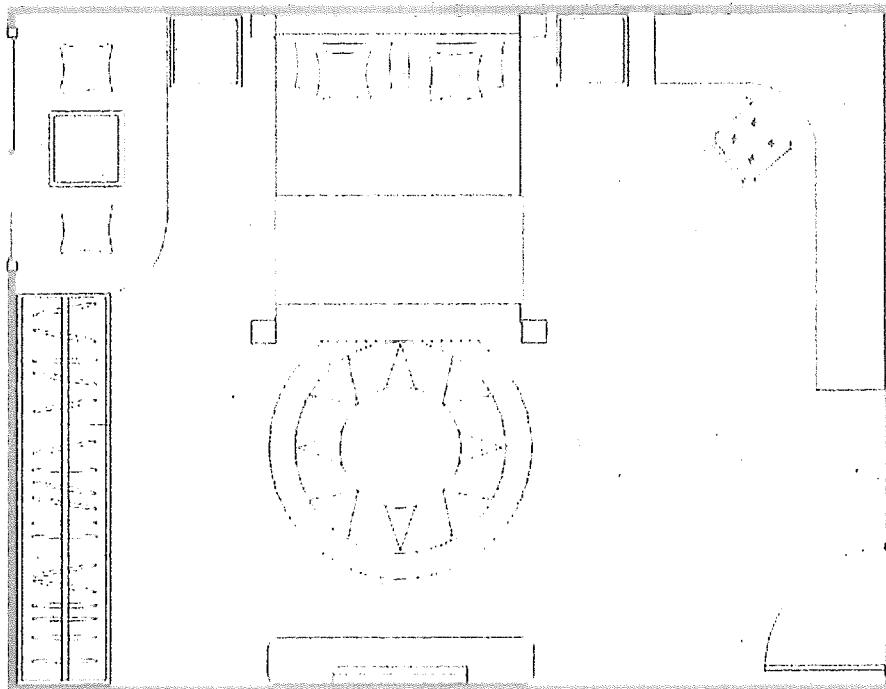

Essential Maths
Furniture Look-Book and
Catalogue

Furniture	Dimensions in Centimetres (CM)
 <p data-bbox="406 750 662 784">Queen Bed - Ikea</p>	<p data-bbox="1045 268 1268 302">Length: 209cm</p> <p data-bbox="1045 313 1268 347">Width: 160cm</p>
 <p data-bbox="239 1288 829 1321">Double Bed (with storage draws)- Ikea</p>	<p data-bbox="1045 795 1268 828">Length: 199cm</p> <p data-bbox="1045 840 1268 873">Width: 150cm</p>
 <p data-bbox="406 1848 662 1881">Queen Bed - Ikea</p>	<p data-bbox="1045 1332 1268 1366">Length: 215cm</p> <p data-bbox="1045 1377 1268 1411">Width: 160cm</p>

Single Bed (with storage draw) - Ikea

Length: 201cm
Width: 108cm

Chest of 3 Drawers – Ikea

Width: 80cm
Depth: 48cm

Chest of 6 Drawers - Ikea

Width: 80cm
Depth: 48cm

Chest of 3 Drawers - Ikea

Width: 108cm
Depth: 50cm

Bedside Table 2 Drawers - Ikea

Width: 40cm
Depth: 48cm

Bedside Table 1 Draw - Ikea

Width: 51cm
Depth: 40cm

Storage Table - Ikea

Diameter: 44cm

Storage Table - Ikea

Diameter: 44cm

Floor Lamp - Ikea

Diameter: 28cm

Floor Rug - Ikea

Length: 240cm
Width: 170cm

Floor Rug - Ikea

Length: 270cm
Width: 200cm

Floor Rug - Ikea

Length: 195cm
Width: 133cm