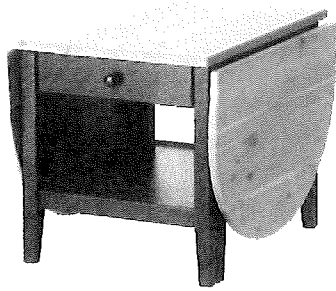

2 Seat Sofa - Ikea

Width: 145cm
Depth: 72cm

2 Seat Sofa – Ikea

Width: 179cm
Depth: 88cm

3 Seat Sofa – Ikea

Width: 218cm
Depth: 88cm

Armchair - Ikea

Width: 78cm
Depth: 85cm

Corner Armchair - Ikea

Width: 90cm
Depth: 94cm

Footstall - Ikea

Width: 84cm
Length: 64cm

Bench - Ikea

Width: 144cm
Depth: 49cm

Pouffe - Ikea

Length: 50cm
Width: 50cm

Footstall with Storage - Ikea

Width: 90cm
Depth: 70cm

Foldout Coffee Table

Minimum Length: 50cm
Maximum Length: 140cm
Width: 65cm

Beanbag – Target

Width: 55cm
Depth: 55cm

Beanbag – Target

Length: 100cm
Width: 55cm